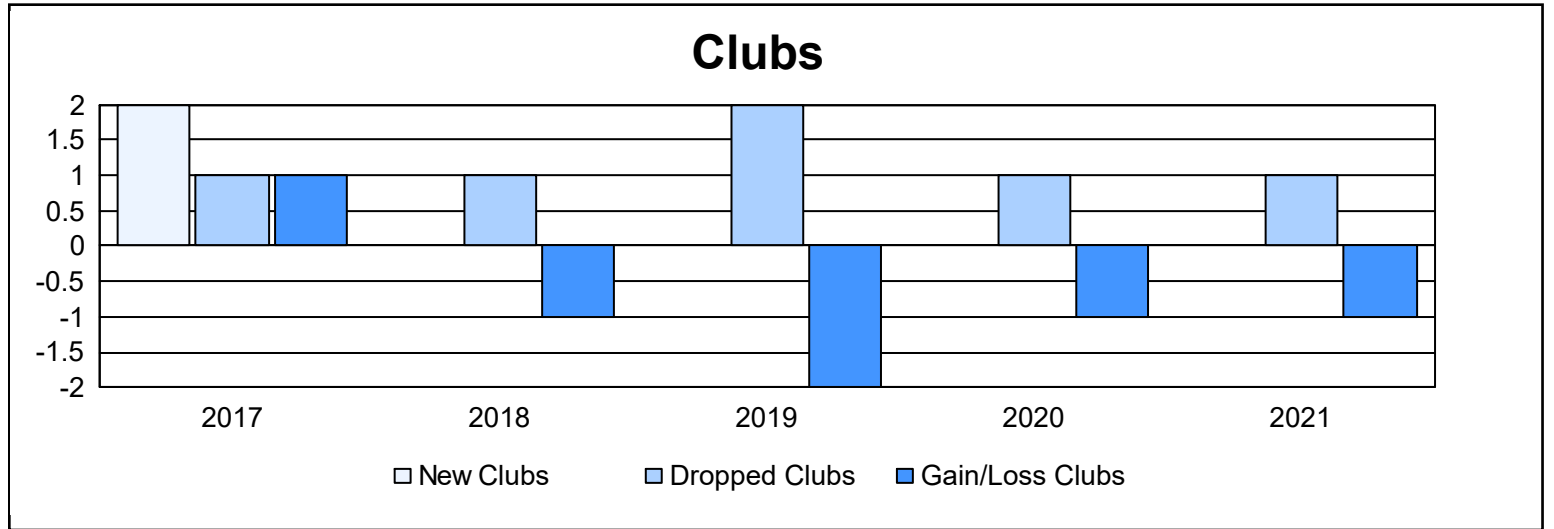

Year	New Clubs	Dropped Clubs	Gain/ Loss Clubs	New Members	Charter Members	Reinstate Members	Transfer Members	Total Member Added	Total Members Dropped	Gain/ Loss Members
2016-2017	2	1	1	101	68	23	5	197	152	45
2017-2018	0	1	-1	93	2	3	3	101	142	-41
2018-2019	0	2	-2	63	2	8	2	75	123	-48
2019-2020	0	1	-1	48	0	2	0	50	123	-73
2020-2021	0	1	-1	31	0	3	1	35	87	-52
<b>Average</b>	<b>0</b>	<b>1</b>	<b>-1</b>	<b>67</b>	<b>14</b>	<b>8</b>	<b>2</b>	<b>92</b>	<b>125</b>	<b>-34</b>

### Membership Composition June 2021 Cumulative