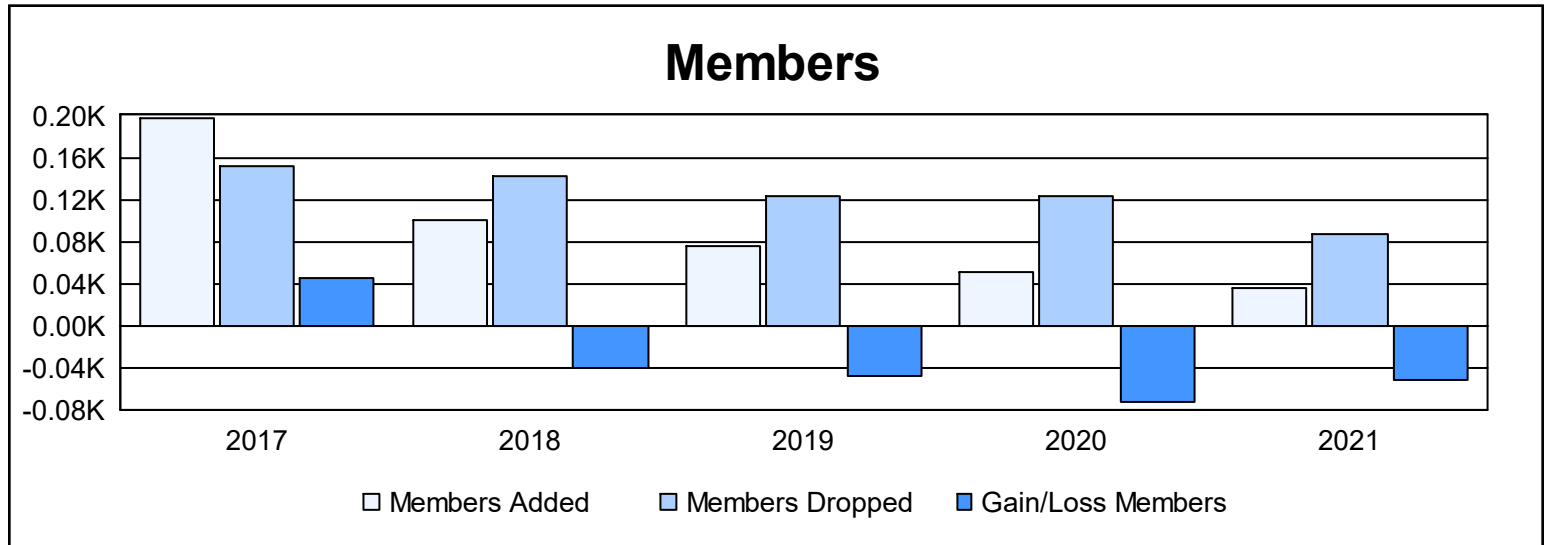

Year	New Clubs	Dropped Clubs	Gain/ Loss Clubs	New Members	Charter Members	Reinstate Members	Transfer Members	Total Member Added	Total Members Dropped	Gain/ Loss Members
2016-2017	2	1	1	101	68	23	5	197	152	45
2017-2018	0	1	-1	93	2	3	3	101	142	-41
2018-2019	0	2	-2	63	2	8	2	75	123	-48
2019-2020	0	1	-1	48	0	2	0	50	123	-73
2020-2021	0	1	-1	31	0	3	1	35	87	-52
<b>Average</b>	<b>0</b>	<b>1</b>	<b>-1</b>	<b>67</b>	<b>14</b>	<b>8</b>	<b>2</b>	<b>92</b>	<b>125</b>	<b>-34</b>

### Membership Composition June 2021 Cumulative