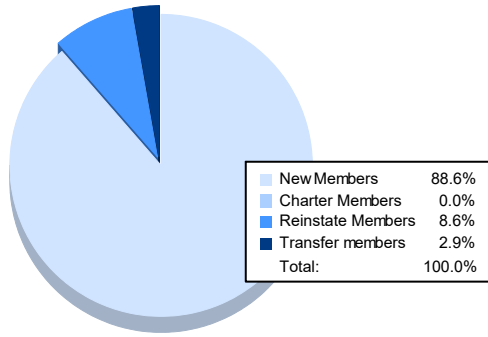

Year	New Clubs	Dropped Clubs	Gain/ Loss Clubs	New Members	Charter Members	Reinstate Members	Transfer Members	Total Member Added	Total Members Dropped	Gain/ Loss Members
2016-2017	2	1	1	101	68	23	5	197	152	45
2017-2018	0	1	-1	93	2	3	3	101	142	-41
2018-2019	0	2	-2	63	2	8	2	75	123	-48
2019-2020	0	1	-1	48	0	2	0	50	123	-73
2020-2021	0	1	-1	31	0	3	1	35	87	-52
<b>Average</b>	<b>0</b>	<b>1</b>	<b>-1</b>	<b>67</b>	<b>14</b>	<b>8</b>	<b>2</b>	<b>92</b>	<b>125</b>	<b>-34</b>

### Membership Composition June 2021 Cumulative